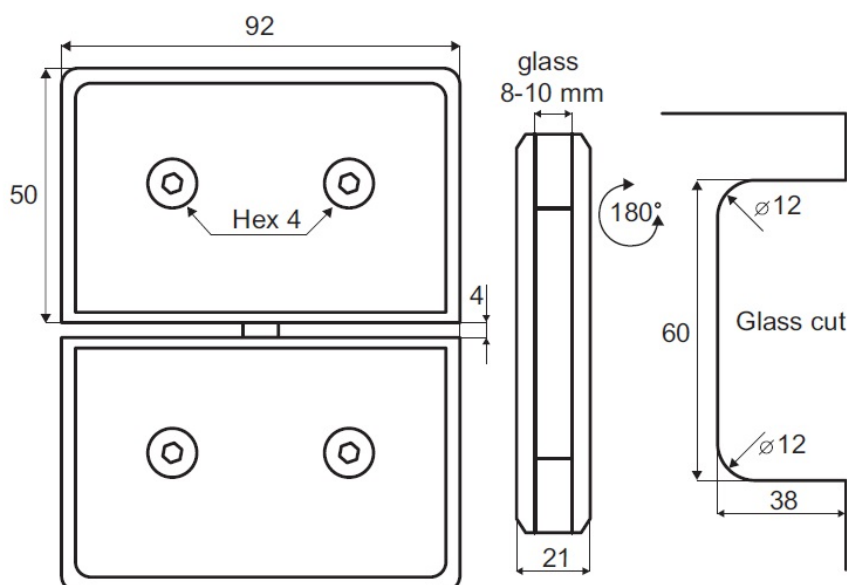

PRODUCT SHEET

Description:

Shower Pivot Hinge "Lodz", Glass/Glass, Alu-Look, 50x92x21mm, Brass Material, Incl. Gaskets, Screws & Templates, Self-, Centering When Within 15DG, Of Closed Position, 8-10mm Glass, Thickness

Item number:

15.23.906-0

Units	Box	Carton	HS Code	Barcode
Pcs.	1	10	8302100090	 5704866060271

SISO A/S

Mileparken 11
DK-2740 Skovlunde
Denmark
VAT: DK 24786013

Phone +45 45 830 900

www.siso.dk
siso@siso.dk

Danske Bank
Nytørv Branch
Copenhagen
SWIFT: DABADKKK

Account no.
4180 3112 112936
IBAN Account
DK7230003112112936